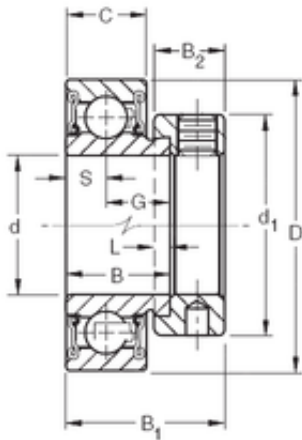

# AMERICAN BEARING MFG.CORP.

34,925 mm x 72 mm x 25,4 mm Timken  
RA106RR deep groove ball bearings

Bearing No. RA106RR

Size	34.925x72x25.4 mm
Bore Diameter	34,925 mm
Outer Diameter	72 mm
Width	25,4 mm
d	34,925 mm
D	72 mm
B	25,4 mm
C	19 mm
d1	54,4 mm
B1	38,9 mm
B2	17,1 mm
G	15,9 mm
L	4 mm
S	9,5 mm
Weight	0,513 Kg
Basic dynamic load rating (C)	28,5 kN

RA106RR Bearing 2D drawings and 3D CAD models