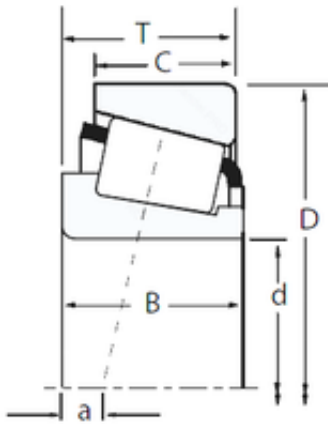

# AMERICAN BEARING MFG.CORP.

165,1 mm x 361,95 mm x 104,775 mm Timken  
EE108065/108142 tapered roller bearings

Bearing No. EE108065/108142

Size	165.1x361.95x106.362 mm
Bore Diameter	165,1 mm
Outer Diameter	361,95 mm
Width	106,362 mm
d	165,1 mm
D	361,95 mm
T	106,362 mm
B	104,775 mm
C	76,2 mm
R	13,5 mm
r	3,3 mm

EE108065/108142 Bearing 2D drawings and 3D CAD models