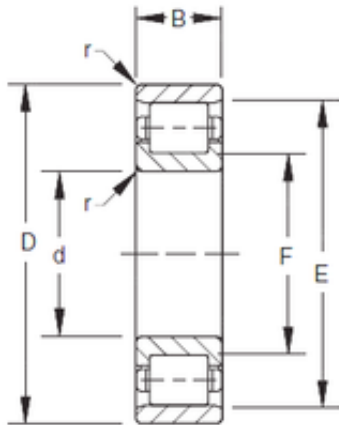

# AMERICAN BEARING MFG.CORP.

RF  
RIF

140 mm x 300 mm x 114,3 mm Timken  
140RF93 cylindrical roller bearings

Bearing No. 140RF93

Bore Diameter	140 mm
Outer Diameter	271 mm
d	140 mm
F	168 mm
D	300 mm
E	271 mm
B	114,3 mm
C	114,3 mm
r max	3 mm

140RF93 Bearing 2D drawings and 3D CAD models