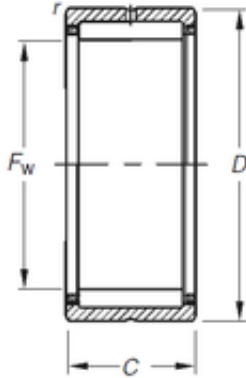

### Timken NKS30 needle roller bearings

Bearing No. NKS30

Size	30x45x20 mm
Bore Diameter	30 mm
Outer Diameter	45 mm
Width	20 mm
d	30 mm
D	45 mm
C	20 mm
r	0,6 mm
Weight	0,114 Kg
Basic dynamic load rating (C)	34,3 kN
Basic static load rating (C0)	42,8 kN
(Grease) Lubrication Speed	15000 r/min

NKS30 Bearing 2D drawings and 3D CAD models