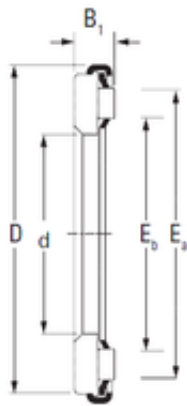

## Timken AX 14 220 270 needle roller bearings

Bearing No. AX 14 220 270

Size	220x270x13.9 mm
Bore Diameter	220 mm
Outer Diameter	270 mm
Width	13,9 mm
d	220 mm
D	270 mm
B1	13,9 mm
Ea	262 mm
Eb	226 mm
Weight	1,6 Kg
Basic dynamic load rating (C)	248 kN
Basic static load rating (C0)	1850 kN

AX 14 220 270 Bearing 2D drawings and 3D CAD models