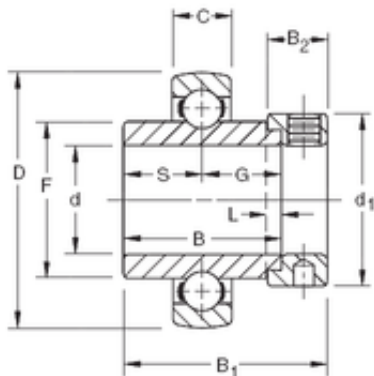

# AMERICAN BEARING MFG.CORP.

20,6375 mm x 52 mm x 34,93 mm Timken  
SM1013KB deep groove ball bearings

Bearing No. SM1013KB

Size	20.6375x52x34.93 mm
Bore Diameter	20,6375 mm
Outer Diameter	52 mm
Width	34,93 mm
d	20,6375 mm
D	52 mm
B	34,93 mm
C	15 mm
d1	38,1 mm
B1	44,45 mm
B2	13,5 mm
F	33,83 mm
G	17,5 mm
L	4 mm
S	17,5 mm
Weight	0,276 Kg
Basic dynamic load rating (C)	15,6 kN

SM1013KB Bearing 2D drawings and 3D CAD models