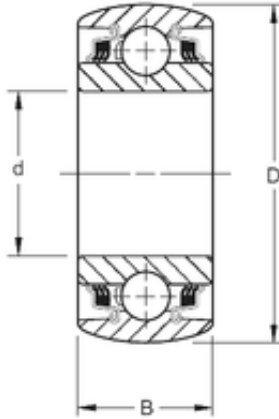

AMERICAN BEARING MFG.CORP.

ROUND BORE

45,34 mm x 90 mm x 30,18 mm Timken
W210PPB5 deep groove ball bearings

Bearing No. W210PPB5

Size	45.34x90x30.18 mm
Bore Diameter	45,34 mm
Outer Diameter	90 mm
Width	30,18 mm
d	45,34 mm
D	90 mm
B	30,18 mm
C	30,18 mm
Weight	0,794 Kg
Basic dynamic load rating (C)	39,9 kN

W210PPB5 Bearing 2D drawings and 3D CAD models