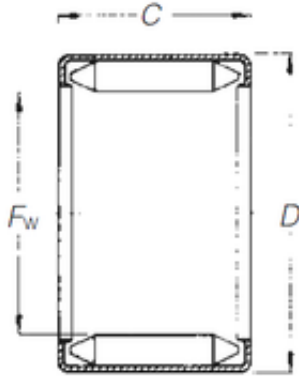

AMERICAN BEARING MFG.CORP.

Timken DL 18 12 needle roller bearings

Bearing No. DL 18 12

Size	18x24x12 mm
Bore Diameter	18 mm
Outer Diameter	24 mm
Width	12 mm
Fw	18 mm
D	24 mm
C	12 mm
Weight	0,014 Kg
Basic dynamic load rating (C)	10,7 kN
Basic static load rating (C0)	19,5 kN
(Grease) Lubrication Speed	11000 r/min

DL 18 12 Bearing 2D drawings and 3D CAD models