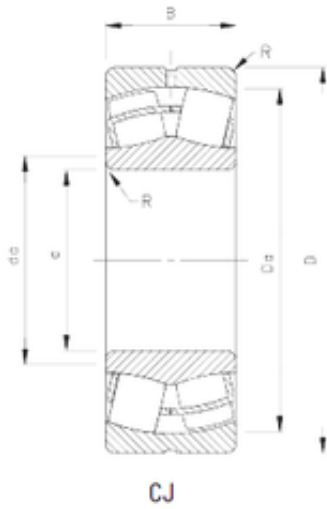

AMERICAN BEARING MFG.CORP.

110 mm x 200 mm x 53 mm Timken 22222CJ spherical roller bearings

Bearing No. 22222CJ

Size	110x200x53 mm
Bore Diameter	110 mm
Outer Diameter	200 mm
Width	53 mm
d	110 mm
D	200 mm
B	53 mm
C	53 mm
R	2 mm
Da	179 mm
da	132 mm

22222CJ Bearing 2D drawings and 3D CAD models