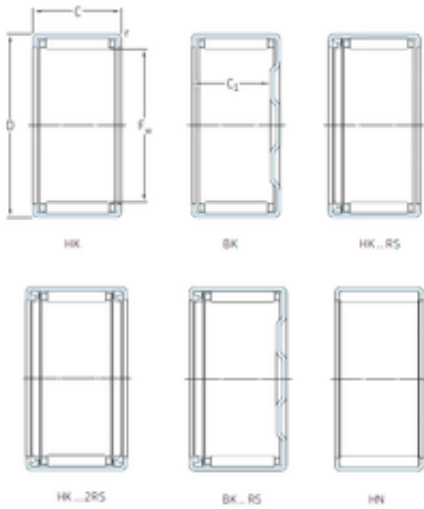

AMERICAN BEARING MFG.CORP.

SKF HK0509 needle roller bearings

Bearing No. HK0509

Size	5x9x9 mm
Bore Diameter	5 mm
Outer Diameter	9 mm
Width	9 mm
Fw	5 mm
D	9 mm
C	9 mm
Weight	0,002 Kg
Basic dynamic load rating (C)	2,38 kN
Basic static load rating (C0)	2,08 kN
Fatigue load limit (Pu)	0,22
Reference speed	22000 r/min

HK0509 Bearing 2D drawings and 3D CAD models