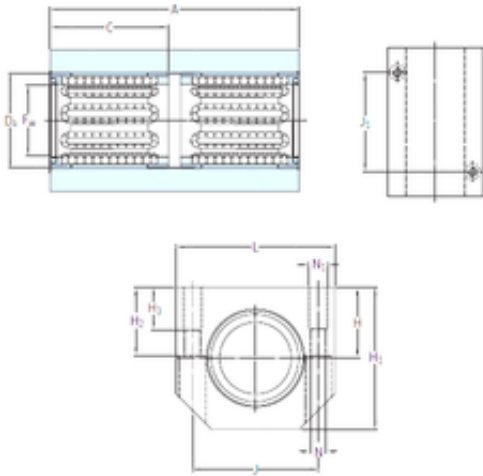

AMERICAN BEARING MFG.CORP.

SKF LTBR 20-2LS linear bearings

Bearing No. LTBR 20-2LS

Bore Diameter	20 mm
Fw	20 mm
H3	13 mm
Da	28 mm
A	65 mm
C	30 mm
H	23 mm
H1	45 mm
H2	22 mm
J	40 mm
L	53 mm
N	5,3 mm
J1	45 mm
Thread (N1)	M6
Weight	0,31 Kg
Basic dynamic load rating (C)	1,9 kN

LTBR 20-2LS Bearing 2D drawings and 3D CAD models