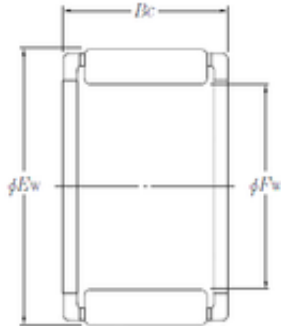

AMERICAN BEARING MFG.CORP.

NTN PK15 × 21 × 11.8X1 needle roller bearings

Bearing No. PK15 × 21 × 11.8X1

Bore Diameter	15 mm
Outer Diameter	21 mm
Fw	15 mm
Ew	21 mm
Bc	11.8 mm
Weight	0.0096 Kg
Basic dynamic load rating (C)	10 kN
Basic static load rating (C0)	10,2 kN

PK15 × 21 × 11.8X1 Bearing 2D drawings and 3D CAD models