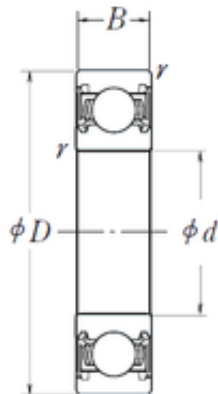

AMERICAN BEARING MFG.CORP.

10 mm x 26 mm x 8 mm NSK 6000DDU deep groove ball bearings

Bearing No. 6000DDU

6000DDU Bearing 2D drawings and 3D CAD models

| | |
|-------------------------------|--------------------------|
| Size | 10x26x8 mm |
| Bore Diameter | 10 mm |
| Outer Diameter | 26 mm |
| Width | 8 mm |
| d | 10 mm |
| D | 26 mm |
| B | 8 mm |
| C | 8 mm |
| r min. | 0,3 mm |
| da min. | 12 mm |
| da max | 13 mm |
| Da max. | 24 mm |
| ra max. | 0,3 mm |
| Weight | 0,018 Kg |
| Basic dynamic load rating (C) | 4,55 kN |
| Basic static load rating (C0) | 1,97 kN |
| (Grease) Lubrication Speed | 22 000 r/min |
| Category | Single Row Ball Bearings |
| Inventory | 0.0 |
| Manufacturer Name | NSK |
| Minimum Buy Quantity | N/A |
| Weight / Kilogram | 0.019 |
| EAN | 0029176062650 |
| Product Group | B00308 |
| Enclosure | 2 Seals |

AMERICAN BEARING MFG.CORP.

| | |
|---------------------------------|--|
| Precision Class | ABEC 1 ISO P0 |
| Maximum Capacity / Filling Slot | No |
| Rolling Element | Ball Bearing |
| Snap Ring | No |
| Internal Special Features | No |
| Cage Material | Steel |
| Enclosure Type | Contact Seal |
| Internal Clearance | C0-Medium |
| Inch - Metric | Metric |
| Long Description | 10MM Bore; 26MM Outside Diameter; 8MM Outer Race Width; 2 Seals; Ball Bearing; ABEC 1 ISO P0; No Filling Slot; No Snap Ring; No Internal Special Features; C0-Medium Internal Clearance; Steel Cage; C |
| Other Features | Deep Groove Rubber Seal |
| Category | Single Row Ball Bearing |
| UNSPSC | 31171504 |
| Harmonized Tariff Code | 8482.10.50.68 |
| Noun | Bearing |
| Keyword String | Ball |
| Manufacturer URL | http://www.nskamericas.com |
| Manufacturer Item Number | 6000DDU |
| Weight / LBS | 0.0397 |
| Outer Race Width | 0.315 Inch 8 Millimeter |
| Outside Diameter | 1.024 Inch 26 Millimeter |
| Inner Race Width | 0 Inch 0 Millimeter |
| Bore | 0.394 Inch 10 Millimeter |
| SRI | 2.46 |
| hidYobi | 6000DDU |
| | |