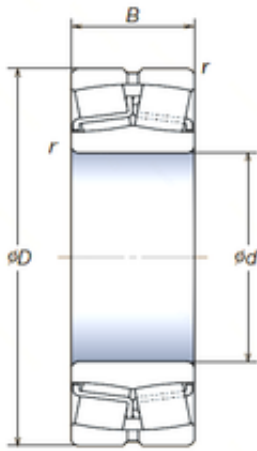

AMERICAN BEARING MFG.CORP.

60 mm x 110 mm x 28 mm NSK
22212SWREAg2E4 spherical roller bearings

Bearing No. 22212SWREAg2E4

Size	60x110x28 mm
Bore Diameter	60 mm
Outer Diameter	110 mm
Width	28 mm
d	60 mm
D	110 mm
B	28 mm
C	28 mm
r min.	1,5 mm
Basic dynamic load rating (C)	178 kN

22212SWREAg2E4 Bearing 2D drawings and 3D CAD models