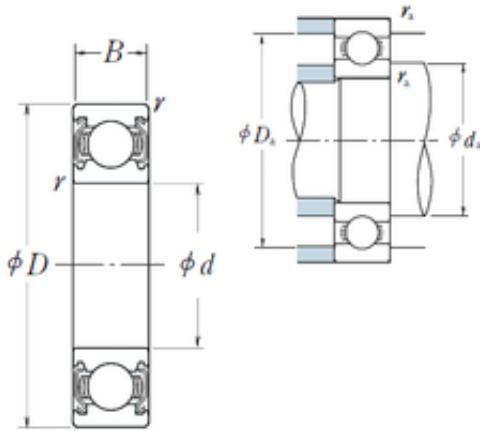

AMERICAN BEARING MFG.CORP.

105 mm x 160 mm x 26 mm NSK 6021ZZ deep groove ball bearings

Bearing No. 6021ZZ

6021ZZ Bearing 2D drawings and 3D CAD models

Size	105x160x26 mm
Bore Diameter	105 mm
Outer Diameter	160 mm
Width	26 mm
d	105 mm
D	160 mm
B	26 mm
C	26 mm
r min.	2 mm
da min.	114 mm
da max	120 mm
Da max.	151 mm
ra max.	2 mm
Weight	1,58 Kg
Basic dynamic load rating (C)	72,5 kN
Basic static load rating (C0)	66 kN
(Grease) Lubrication Speed	4 000 r/min
Category	Single Row Ball Bearings
Inventory	0.0
Manufacturer Name	NSK
Minimum Buy Quantity	N/A
Weight / Kilogram	0.5
EAN	0029176013386
Product Group	B00308
Enclosure	2 Metal Shields

AMERICAN BEARING MFG.CORP.

Precision Class	ABEC 1 ISO P0
Maximum Capacity / Filling Slot	No
Rolling Element	Ball Bearing
Snap Ring	No
Internal Special Features	No
Cage Material	Steel
Internal Clearance	C0-Medium
Inch - Metric	Metric
Long Description	105MM Bore; 160MM Outside Diameter; 26MM Outer Race Diameter; 2 Metal Shields; Ball Bearing; ABEC 1 ISO P0; No Filling Slot; No Snap Ring; No Internal Special Features
Category	Single Row Ball Bearing
UNSPSC	31171504
Harmonized Tariff Code	8482.10.50.68
Noun	Bearing
Keyword String	Ball
Manufacturer URL	http://www.nskamericas.com
Manufacturer Item Number	6021ZZ
Weight / LBS	1.58
Outside Diameter	6.299 Inch 160 Millimeter
Bore	4.134 Inch 105 Millimeter
Outer Race Width	1.024 Inch 26 Millimeter
bore diameter:	105 mm
static load capacity:	66000 N
outside diameter:	160 mm
precision rating:	ABEC 1 (ISO Class Normal)
overall width:	26 mm
finish/coating:	Uncoated