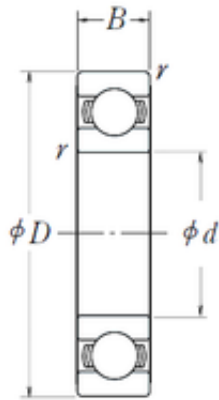

AMERICAN BEARING MFG.CORP.

15 mm x 28 mm x 7 mm NSK 6902L11ZZ1 deep groove ball bearings

Bearing No. 6902L11ZZ1

Size	15x28x7 mm
Bore Diameter	15 mm
Outer Diameter	28 mm
Width	7 mm
d	15 mm
D	28 mm
B	7 mm
C	7 mm
r min.	0,3 mm
Basic dynamic load rating (C)	4,35 kN

6902L11ZZ1 Bearing 2D drawings and 3D CAD models