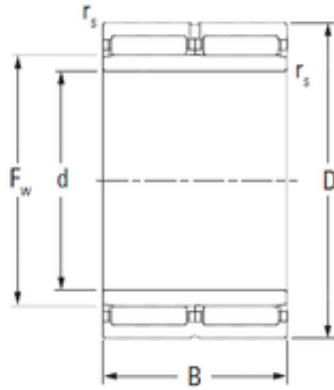

AMERICAN BEARING MFG.CORP.

32 mm x 52 mm x 36 mm KOYO NA69/32
needle roller bearings

Bearing No. NA69/32

| | |
|-------------------------------|-------------|
| Size | 32x52x36 mm |
| Bore Diameter | 32 mm |
| Outer Diameter | 52 mm |
| Width | 36 mm |
| d | 32 mm |
| Fw | 40 mm |
| D | 52 mm |
| B | 36 mm |
| C | 36 mm |
| r5 min. | 0,6 mm |
| S | 1 mm |
| Weight | 0,313 Kg |
| Basic dynamic load rating (C) | 48,6 kN |
| Basic static load rating (C0) | 84,5 kN |
| (Grease) Lubrication Speed | 11000 r/min |

NA69/32 Bearing 2D drawings and 3D CAD models