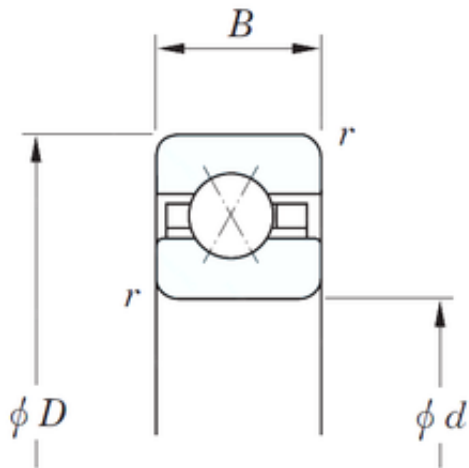

## AMERICAN BEARING MFG.CORP.

152,4 mm x 168,275 mm x 7,938 mm KOYO  
KBX060 angular contact ball bearings

Bearing No. KBX060

Size	152.4x168.275x7.938 mm
Bore Diameter	152,4 mm
Outer Diameter	168,275 mm
Width	7,938 mm
d	152,4 mm
D	168,275 mm
B	7,938 mm
C	7,938 mm
r	1 mm
Weight	0,2 Kg
Basic dynamic load rating (C)	8,1 kN
Bearing No.	KBX060
r(min)	1
Cr	8.10
C0r	13.0
Mass(kg)	0.200

KBX060 Bearing 2D drawings and 3D CAD models