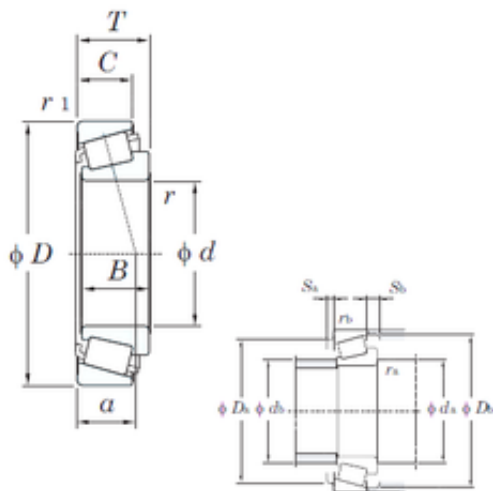

# AMERICAN BEARING MFG.CORP.

60 mm x 110 mm x 28 mm KOYO 57288 tapered roller bearings

Bearing No. 57288

Size	60x110x29.75 mm
Bore Diameter	60 mm
Outer Diameter	110 mm
Width	29,75 mm
d	60 mm
D	110 mm
T	29,75 mm
B	28 mm

57288 Bearing 2D drawings and 3D CAD models