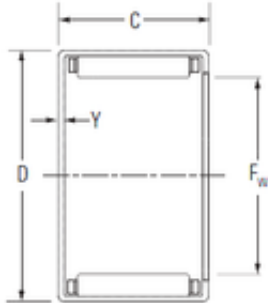

AMERICAN BEARING MFG.CORP.

KOYO MJH-22121 needle roller bearings

Bearing No. MJH-22121

Size	34.925x44.450x19.05 mm
Bore Diameter	34.925 mm
Outer Diameter	44.450 mm
Width	19.05 mm
Fw	34.925 mm
D	44.450 mm
C	19.05 mm
Weight	0.065 Kg
Basic dynamic load rating (C)	26.24 kN
Basic static load rating (C0)	38.43 kN
(Grease) Lubrication Speed	6100 r/min
Bearing No.	MJH-22121
Y(max)	1.27
Cr	26.24
C0r	38.43
Cu	5.90
Grease lub.	6100
Oil lub.	9400
(Refer.) Mass(kg)	0.065
Mounting inner ring	IR-1812

MJH-22121 Bearing 2D drawings and 3D CAD models