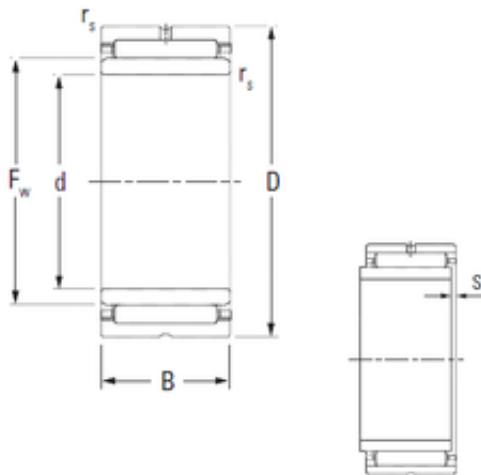

AMERICAN BEARING MFG.CORP.

120 mm x 165 mm x 60 mm KOYO NA5924
needle roller bearings

Bearing No. NA5924

Size	120x165x60 mm
Bore Diameter	120 mm
Outer Diameter	165 mm
Width	60 mm
d	120 mm
Fw	135 mm
D	165 mm
B	60 mm
C	60 mm
r min.	1,1 mm
Weight	3,8 Kg
Basic dynamic load rating (C)	244 kN
Basic static load rating (C0)	564 kN

NA5924 Bearing 2D drawings and 3D CAD models