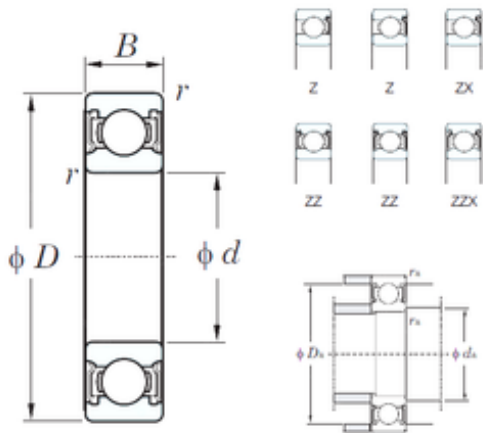

AMERICAN BEARING MFG.CORP.

20 mm x 42 mm x 12 mm KOYO 6004ZZ deep groove ball bearings

Bearing No. 6004ZZ

6004ZZ Bearing 2D drawings and 3D CAD models

Size	20x42x12 mm
Bore Diameter	20 mm
Outer Diameter	42 mm
Width	12 mm
d	20 mm
D	42 mm
B	12 mm
C	12 mm
r min.	0,6 mm
da min.	24 mm
da max	25 mm
Da max.	38 mm
ra max.	0,6 mm
Weight	0,069 Kg
Basic dynamic load rating (C)	9,4 kN
Basic static load rating (C0)	5,05 kN
(Grease) Lubrication Speed	17000 r/min
Category	Single Row Ball Bearings
Inventory	0.0
Manufacturer Name	KOYO
Minimum Buy Quantity	N/A
Weight / Kilogram	0.075
Product Group	B00308
Enclosure	2 Metal Shields
Precision Class	ABEC 1 ISO P0

AMERICAN BEARING MFG.CORP.

Maximum Capacity / Filling Slot	No
Rolling Element	Ball Bearing
Snap Ring	No
Internal Special Features	No
Cage Material	Steel
Internal Clearance	C0-Medium
Inch - Metric	Metric
Long Description	20MM Bore; 42MM Outside Diameter; 12MM Outer Race Width; 2 Metal Shields; Ball Bearing; ABEC 1 ISO P0; No Filling Slot; No Snap Ring; No Internal Special Features; C0-Medium Internal Clearance; Stee
Other Features	Deep Groove
Category	Single Row Ball Bearing
UNSPSC	31171504
Harmonized Tariff Code	8482.10.50.68
Noun	Bearing
Keyword String	Ball
Manufacturer URL	http://www.koyousa.com
Weight / LBS	0.15212
Outside Diameter	1.654 Inch 42 Millimeter
Outer Race Width	0.472 Inch 12 Millimeter
Inner Race Width	0 Inch 0 Millimeter
Bore	0.787 Inch 20 Millimeter