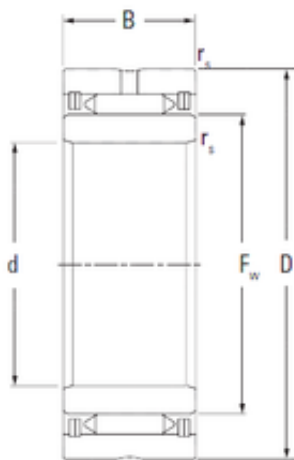

## AMERICAN BEARING MFG.CORP.

45 mm x 72 mm x 18 mm KOYO NA1045  
needle roller bearings

Bearing No. NA1045

|                               |             |
|-------------------------------|-------------|
| Size                          | 45x72x18 mm |
| Bore Diameter                 | 45 mm       |
| Outer Diameter                | 72 mm       |
| Width                         | 18 mm       |
| d                             | 45 mm       |
| Fw                            | 55,4 mm     |
| D                             | 72 mm       |
| B                             | 18 mm       |
| r5 min.                       | 0,85 mm     |
| Weight                        | 0,193 Kg    |
| Basic dynamic load rating (C) | 30,5 kN     |
| Basic static load rating (C0) | 65 kN       |
| (Grease) Lubrication Speed    | 4500 r/min  |

NA1045 Bearing 2D drawings and 3D CAD models