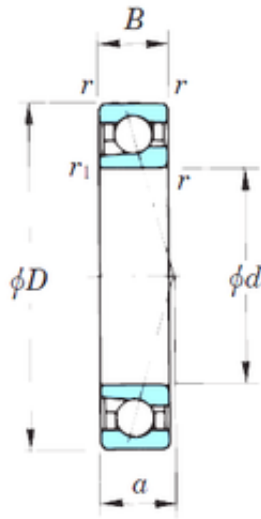

AMERICAN BEARING MFG.CORP.

170 mm x 260 mm x 42 mm KOYO 7034CPA
angular contact ball bearings

Bearing No. 7034CPA

Size	170x260x42 mm
Bore Diameter	170 mm
Outer Diameter	260 mm
Width	42 mm
d	170 mm
D	260 mm
B	42 mm
C	42 mm
Angle (°)	15 °
a	49,8 mm
r min.	2,1 mm
r1 min.	1,1 mm
Weight	7,57 Kg
Basic dynamic load rating (C)	204 kN
Basic static load rating (C0)	234 kN
(Grease) Lubrication Speed	3 900 r/min
(Oil) Lubrication Speed	6 100 r/min

7034CPA Bearing 2D drawings and 3D CAD models