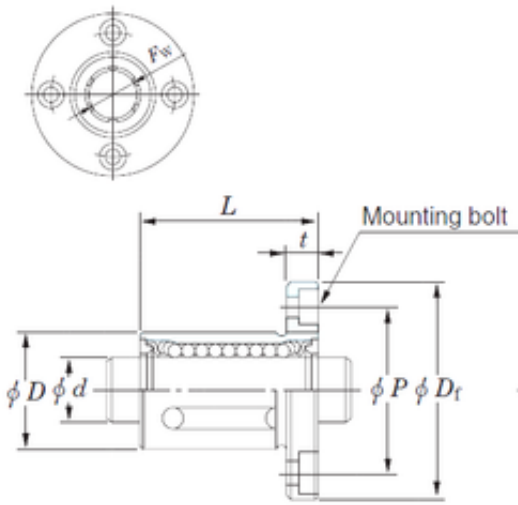

AMERICAN BEARING MFG.CORP.

KOYO SDMF16MG linear bearings

Bearing No. SDMF16MG

SDMF16MG Bearing 2D drawings and 3D CAD models

Bore Diameter	16 mm
Outer Diameter	28 mm
Fw	16 mm
D	28 mm
P	38 mm
t	6 mm
D1	48 mm
K	37 mm
L	37 mm
Bolt (G)	M4
Weight	110 Kg
Basic dynamic load rating (C)	480 kN