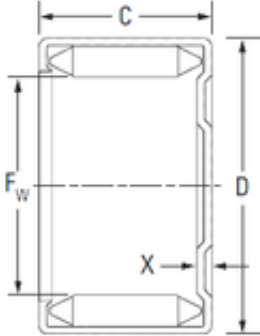

AMERICAN BEARING MFG.CORP.

KOYO MH16161 needle roller bearings

Bearing No. MH16161

Size	25.400x33.338x25.400 mm
Bore Diameter	25.400 mm
Outer Diameter	33.338 mm
Width	25.400 mm
Fw	25.400 mm
D	33.338 mm
C	25.400 mm
x	2.79 mm
b	22.3 mm
Weight	0,062 Kg
Basic dynamic load rating (C)	32.0 kN
Basic static load rating (C0)	69.7 kN

MH16161 Bearing 2D drawings and 3D CAD models