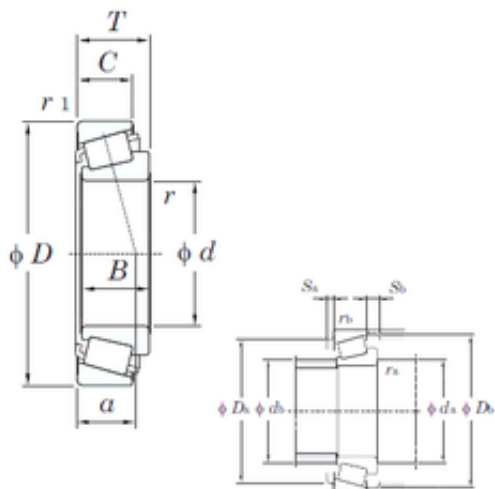

AMERICAN BEARING MFG.CORP.

60,325 mm x 127 mm x 44,45 mm KOYO
65237/65500 tapered roller bearings

Bearing No. 65237/65500

65237/65500 Bearing 2D drawings and 3D CAD models

Size	60.325x127x44.45 mm
Bore Diameter	60,325 mm
Outer Diameter	127 mm
Width	44,45 mm
d	60,325 mm
D	127 mm
T	44,45 mm
B	44,45 mm
C	34,925 mm
a	35,2 mm
r min.	3,6 mm
r2 min.	3,2 mm
da min.	82 mm
Da	107 mm
db min	71 mm
ra max.	3,6 mm
rb max.	3,2 mm
Db	119 mm
Weight	2,61 Kg
Basic dynamic load rating (C)	208 kN
Basic static load rating (C0)	269 kN
(Grease) Lubrication Speed	3300 r/min
(Oil) Lubrication Speed	4400 r/min
Calculation factor (e)	0,49
Calculation factor (Y0)	0,68