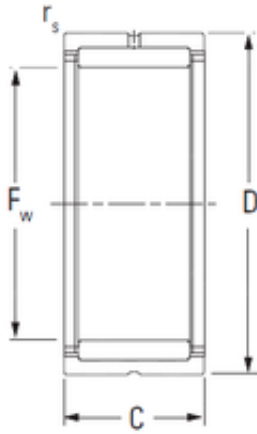

AMERICAN BEARING MFG.CORP.

KOYO RNA6905 needle roller bearings

Bearing No. RNA6905

Size	30x42x30 mm
Bore Diameter	30 mm
Outer Diameter	42 mm
Width	30 mm
F _w	30 mm
D	42 mm
C	30 mm
r5 min.	0,3 mm
Weight	0,127 Kg
Basic dynamic load rating (C)	39,7 kN
Basic static load rating (C ₀)	59,6 kN
(Grease) Lubrication Speed	9700 r/min
Bearing No.	RNA6905
rs(min)	0.3
Cr	39.7
C _{0r}	59.6
C _u	9.30
Grease lub.	9700
Oil lub.	15000
(Refer.) Mass(kg)	0.127

RNA6905 Bearing 2D drawings and 3D CAD models