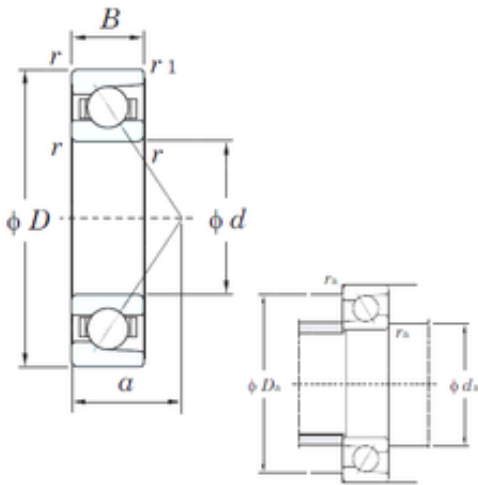

AMERICAN BEARING MFG.CORP.

100 mm x 180 mm x 34 mm KOYO 7220C
angular contact ball bearings

Bearing No. 7220C

7220C Bearing 2D drawings and 3D CAD models

Size	100x180x34 mm
Bore Diameter	100 mm
Outer Diameter	180 mm
Width	34 mm
d	100 mm
D	180 mm
B	34 mm
C	34 mm
Angle (°)	15 °
a	35.9 mm
r min.	2.1 mm
r1 min.	1.1 mm
da min.	112 mm
Da max.	168 mm
ra max.	2 mm
Weight	3.32 Kg
(Grease) Lubrication Speed	5700 r/min
(Oil) Lubrication Speed	7600 r/min
Bearing No.	7220C
r(min)	2.1
r1(min)	1.1
Cr	195
C0r	136
Cu	7.40
f0	14.6

AMERICAN BEARING MFG.CORP.

Grease lub.	4500
Oil lub.	6000
a	35.9 mm
da(min)	112
Da(max)	168
ra(max)	2
(Refer.) Mass(kg)	3.32