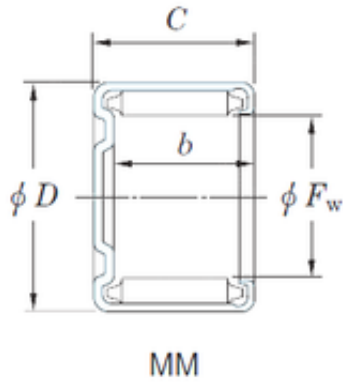

### KOYO 15MM2116 needle roller bearings

Bearing No. 15MM2116

Size	15x21x16 mm
Bore Diameter	15 mm
Outer Diameter	21 mm
Width	16 mm
Fw	15 mm
D	21 mm
C	16 mm
b	13,7 mm
Weight	0,018 Kg
Basic dynamic load rating (C)	13,4 kN
Basic static load rating (C0)	24,2 kN

15MM2116 Bearing 2D drawings and 3D CAD models