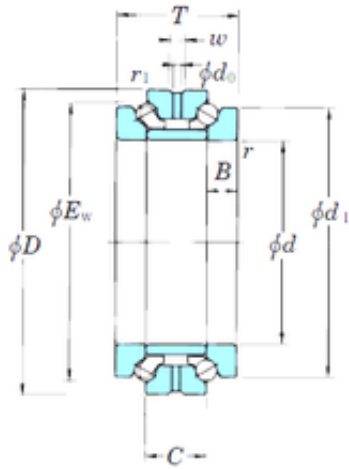

# AMERICAN BEARING MFG.CORP.

60 mm x 95 mm x 11 mm KOYO 234412B  
thrust ball bearings

Bearing No. 234412B

Size	60x95x44 mm
Bore Diameter	60 mm
Outer Diameter	95 mm
Width	44 mm
d	60 mm
D	95 mm
Ew	86,1 mm
T	44 mm
B	11 mm
C	22 mm
Angle ( )	60 °
d1	83 mm
r min.	1,1 mm
r1 min.	0,6 mm
W	8 mm
Weight	1,04 Kg
Basic dynamic load rating (C)	37,6 kN
Basic static load rating (C0)	75,2 kN
(Grease) Lubrication Speed	4 300 r/min

234412B Bearing 2D drawings and 3D CAD models