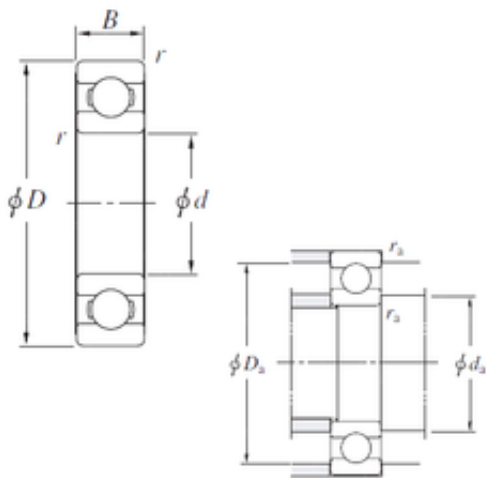

AMERICAN BEARING MFG.CORP.

240 mm x 329,5 mm x 40 mm KOYO SB4833
deep groove ball bearings

Bearing No. SB4833

| | |
|----------------------------------|-----------------|
| Size | 240x329.5x40 mm |
| Bore Diameter | 240 mm |
| Outer Diameter | 329,5 mm |
| Width | 40 mm |
| d | 240 mm |
| D | 329,5 mm |
| B | 40 mm |
| r min. | 2,1 mm |
| da min. | 251 mm |
| Da max. | 318,5 mm |
| ra max. | 2 mm |
| Weight | 9,8 Kg |
| Basic dynamic load rating (C) | 173 kN |
| Basic static load rating (C0) | 205 kN |

SB4833 Bearing 2D drawings and 3D CAD models