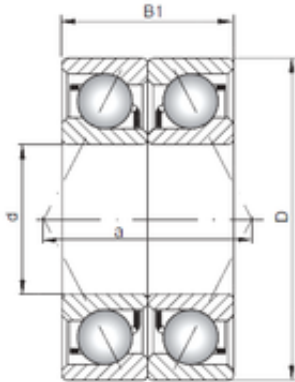

AMERICAN BEARING MFG.CORP.

ISO 7220 CDB angular contact ball bearings

Bearing No. 7220 CDB

Size	100x180x68 mm
Bore Diameter	100 mm
Outer Diameter	180 mm
Width	68 mm
d	100 mm
D	180 mm
B1	68 mm
Angle ()	15 °
a	71,8 mm

7220 CDB Bearing 2D drawings and 3D CAD models