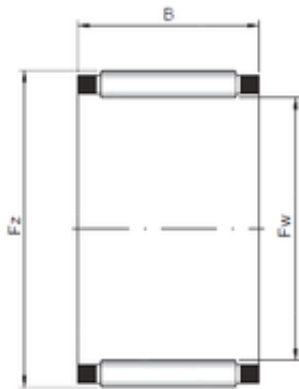

## ISO K16x20x20 needle roller bearings

Bearing No. K16x20x20

|                |             |
|----------------|-------------|
| Size           | 16x20x20 mm |
| Bore Diameter  | 16 mm       |
| Outer Diameter | 20 mm       |
| Width          | 20 mm       |
| Fw             | 16 mm       |
| Ew             | 20 mm       |
| B              | 20 mm       |

K16x20x20 Bearing 2D drawings and 3D CAD models