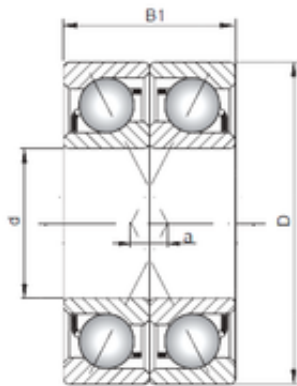

AMERICAN BEARING MFG.CORP.

ISO 7213 CDF angular contact ball bearings

Bearing No. 7213 CDF

Size	65x120x46 mm
Bore Diameter	65 mm
Outer Diameter	120 mm
Width	46 mm
d	65 mm
D	120 mm
B1	46 mm
Angle ()	15 °
a	1,8 mm

7213 CDF Bearing 2D drawings and 3D CAD models