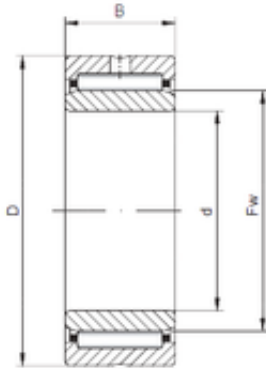

AMERICAN BEARING MFG.CORP.

12 mm x 24 mm x 16 mm ISO NKI12/16 needle roller bearings

Bearing No. NKI12/16

Size	12x24x16 mm
Bore Diameter	12 mm
Outer Diameter	24 mm
Width	16 mm
d	12 mm
Fw	16 mm
D	24 mm
B	16 mm
C	16 mm

NKI12/16 Bearing 2D drawings and 3D CAD models